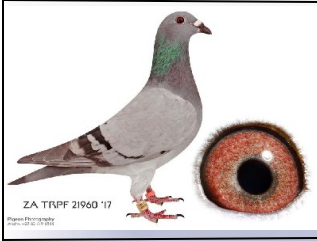

PIETER BEKKER

BEKKER & STANDER LOFTS

Tel: PIETER BEKKER - 0826896071 CHARL STANDER - 0826533459
eMail: pf.bekker1@gmail.com charlstander63@gmail.com

BAND/RING: 21960 ZA TRPF 2017

STRAIN: Twilight-Turbo Tom Cross

COLOR: Blue Bar

NAME/ALIAS: XXX

SEX: Hen

D.O.B: 29 /01/2017

EYE INFO: (0)

THIS HEN IS BRED OUT OF ONE OF OUR BEST COCKS IN THE BEKKER & STANDER LOFT, HIS SIRE IS 80% FATHER OF THE LOFT. THIS LINE HAS PRODUCED HUNDREDS IF NOT THOUSANDS OF WINNERS RIGHT ACCROSS SOUTH AFRICA THIS BLOOD WILL IMPROVE MANY STOCK LOFTS ROUND THE WORLD.

SIRE

406 ZA LIM 2010

Strain: Turbo Tom
Color: Blue Bar
INCREDIBLE RACER AND BREEDER WITH CLICK HEN
409 LIM 10
WON DERBY CLUB
BEST UNION POSITIONS:
1,1,4,6,15,17,18,24,26,29,37 AND MANY OTHER.

8888 SA PSPU 2003

Strain: POWELL
Color: Blue Check
SUPER RACE COCK
UNION DERBY WINNER
MULTIPLE WINNER
SIRE TO MANY WINNERS

8772 SA OERF 2003

Color: Blue Bar Pied
SAMPO MEDAL WINNER
UNION POSITIONS:
1,1,2,8,8,23,36

68476 SA 1997

Strain: Turbo Tom
Color: Blue Bar
BEST BIRD PRETORIA UNION
MULTIPLE WINNER

4638 SA NRHU/D 1996

Alias "Dynamite"
Color: Unknown
Inbred Powell hen bred by Dicky Pretorius

2593 SA 1996

86347 SA 1994

9742 SA NRHU 1988

Alias "Inbred Powell cock"

2634 SA NRHU 1988

Alias "Gold medal"