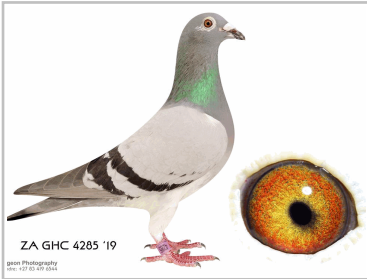

PEDIGREE OF

4285 AU GHC 19

FIGO/KANNIBAAL

Colour: **BB** Sex: **Hen**

Hatched:

Figo-Kannibaal

13752 AU GHC 16

FIGO

Colour: **BB**

Figo-Van Loon

"1st 250m 1546B 72L"

4285 AU GHC 19

See original scanned pedigree. Very nice hen out of the best pigeons in Belgium. The Figo bloodline.

1257 AU GHC 17

FIGO

Colour: **BB**

Figo-Van Loon

See original pedigree. Very nice hen out of the best pigeons in Belgium.

Corrie Naudé Breeding Stud

**57 Jackson Street
Brackenhurst
Alberton**

Tel.:

E-Mail: corrienaude1@gmail.com