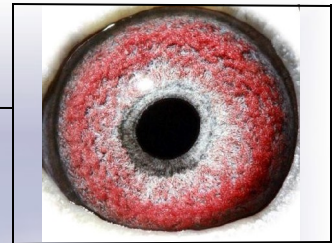

PIETER BEKKER
BEKKER & STANDER LOFTS

Tel: PIETER BEKKER - 0826896071 CHARL STANDER - 0826533459
eMail: pf.bekker1@gmail.com charlstander63@gmail.com