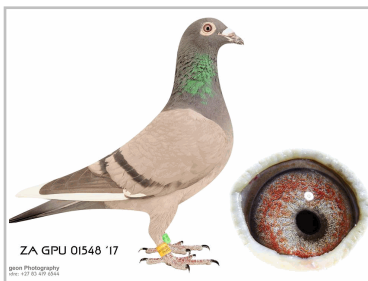

PEDIGREE OF

1548 GPU 17

INBRED BBWL

Colour: **BWFL** Sex: **Hen**

Hatched:

Inbred Houben-Clausing

31214 ZA 14

ZIKO SA JNR. INBRED

Colour: **BB**

Houben-Clausing

This is my no. 1 breeding Houben-Clausing cock. He is a son of ZIKO SA of which this was the last baby before he became infertile. It is one of the last cocks bred like this that I have in my stock loft. Excellent proven breeder. The Dam was bred by Henri and Petra Stiglingh.

1548 GPU 17

This is a baby out of my No. 1 cock, Ziko Jnr., that I mated to his daughter to keep the winning Genetics. This is the best winning genetics of Houben-Clausing you can lay your hands on. Ziko Jnr. was the last baby before his Sire became infertile. Excellent proven breeder.

05278 GPU 15

BEST BIRD

Colour: **BB**

Houben-Clausing

This Hen was the Best Bird - 2016 Series PSPU for Nico Naude. The Sire is my No. 1 breeding Houben-Clausing cock, Ziko Jnr. (31214 - '14). He is a son of ZIKO SA of which this is the last baby before he became infertile. Excellent proven breeder.