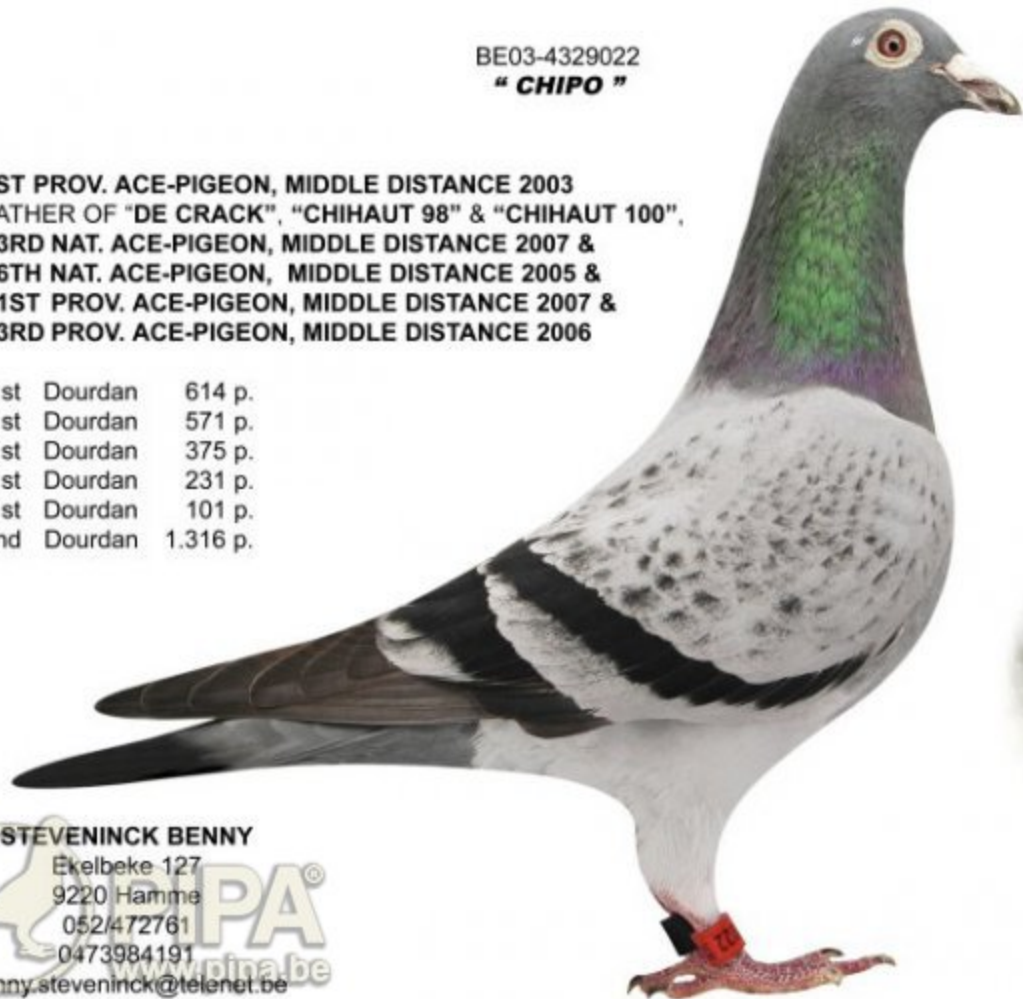

BE03-4329022

" CHIPO "

1ST PROV. ACE-PIGEON, MIDDLE DISTANCE 2003
FATHER OF "DE CRACK", "CHIHAUT 98" & "CHIHAUT 100",
3RD NAT. ACE-PIGEON, MIDDLE DISTANCE 2007 &
6TH NAT. ACE-PIGEON, MIDDLE DISTANCE 2005 &
1ST PROV. ACE-PIGEON, MIDDLE DISTANCE 2007 &
3RD PROV. ACE-PIGEON, MIDDLE DISTANCE 2006

1st Dourdan	614 p.
1st Dourdan	571 p.
1st Dourdan	375 p.
1st Dourdan	231 p.
1st Dourdan	101 p.
2nd Dourdan	1.316 p.

STEVENINCK BENNY

Ekelbeke 127

9220 Hamme

052/472761

0473984191

www.pina.be
benny.steveninck@telenet.be

Duivenfotografie
D. Velghe +32 51 322141