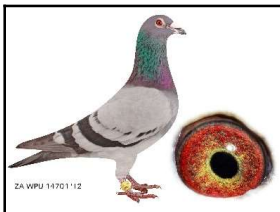

**BAND/RING: 10969 ZA 19 GPU**

**STRAIN: SUMO**

**COLOR: B Bar**

**NAME/ALIAS:**

**SEX: Cock**

**D.O.B: 2019/01/29**

**EYE INFO:(0)**

**LOT 45. Inbred SUMO out of two very reliable pigeons. Father was best bird GPU 2014 and mother was best bird division 2019. He should make excellent cross material for the fancier that needs to bring some proven blood into their family.**

### SIRE

**ZA 12 WPU 14701**

Alias "WPU cock"  
Strain: SUMO  
Color: B Bar  
LOT 44. SUMO out of the click pair. Such a pleasure to race! A true banker - rarely missed the sheet. Best bird club and union 2014. He has bred excellent racers and winners. Also grandfather to winners. One of my favourite pigeons of all time. Half brother to the "GPU hen". Look at his race record to understand the quality:  
1,2,3,3,4,5,6,7,8,9,10,10,11,14,14,25,25,27

**ZA 10 THU 00507**

Alias "SUMO"  
Strain: Van Engela  
Color: B Bar Pied  
Our best stock cock. SUMO base pigeon. Sire SANPO gold middle distance 2016 ("GPU Hen"). Sire SANPO silver overall 2016. Sire best bird union 2014. Sire second best bird union 2014. Excellent breeder with different hens. His progeny has bred and won dozens of races at the highest levels. In our loft they have won in excess of R350 000 in prizemoney. Last season alone his children