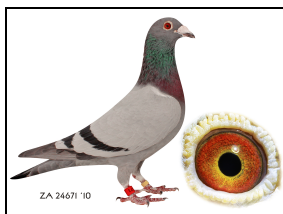

NAME/ALIAS: DESERT WOLF

SEX: Cock

D.O.B: 2017-01-29

EYE INFO: (0)

BRED FROM TWO SUPER LONG DISTANCE PIGEONS

SIRE:ZA10 24671 2 X PTA COMBINE WINNER CRADOCK 760KM AND NOUPOORT 700KM BOTH TIMES ONLY BIRD BACK ON THE DAY.

DAM: ZA12 20024 SUPER HEN WINNING THE WHOLE OF VPU, WRRPA, TRPF AND PTA-COMBINE, ONLY BIRD ON THE DAY FROM A VERY HARD COLESBERG 642KM. CLOCKED 9°CLOCK AT NIGHT. SHE IS HALFSISTER TO AN INTERNATIONAL WINNER. WITH A BREEDING LIKE THIS NO WONDER SE BEAT THE COMPETITION AGAINST ALL ODDS

SIRE

ZA 10 24671

Alias "Mr GOLD"

Strain: FERDIE & PIETER LUBBE

Color: BLUE BAR

DNA 15/074

1ST PTA-COMBINE CRADOCK 758KM -

ONLY BIRD BACK ON THE DAY OF LIBERATION AGAINST 1508 P -2011