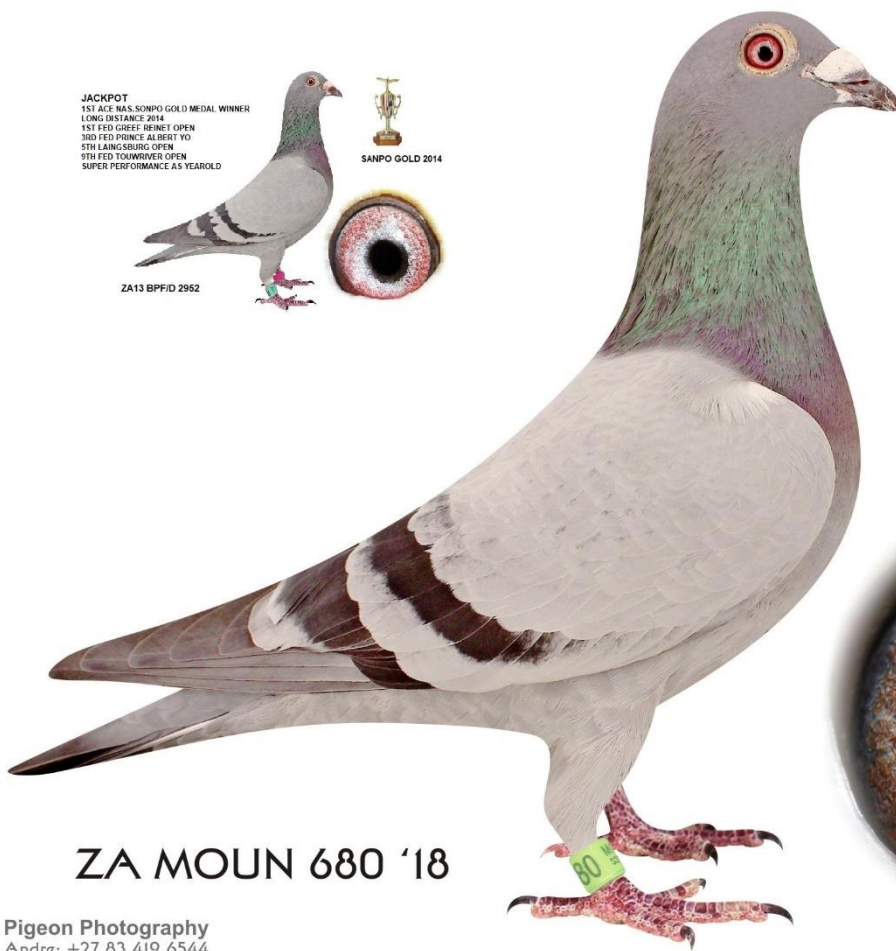

TOP PIGEON

ZA13 BPF/ID 2952

SANPO GOLD 2014

BLUNO ADE
MEDAL 2012
LONG DISTANCE

SANPO BLUER
MEDAL 2013
ALL DISTANCES

ZA MOUN 680 '18

Pigeon Photography
Andre: +27 83 419 6544